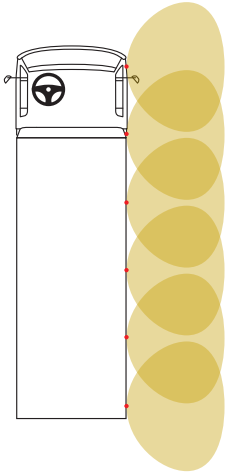

1

2

3

4

5

0-32kph/0-20mph

↔2.5m/8.2ft

Sidescan® Predict